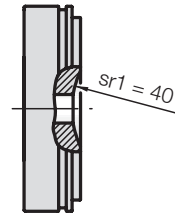

Pos. 1: H6204/d1 x sr1

4	5	6	7	8	9	10	11	12
H6203/...	H6001/...	H6201/...	H1295/6/...	H6002/...	H6040/...	H6060/...	H1295/5/...	H6003/...
...2532	...25x 56 63 71 80 100 125 140 160 ...32x 63 71 80 90 100 125 140 160	...25 ...32 71 80 90 100 125 140 160	...1x 55 ...1x 65 ...1x 75 ...1x 95 ...1x120 ...1x135 ...1x155 ...1x 55 ...1x 65 ...1x 75 ...1x 84 ...1x 95 ...1x120 ...1x135 ...1x155	...25x 56 63 71 80 100 125 160 ...32x 63 71 80 90 100 125 160	...25 ...32 ...40 ...50 ...50	...25 ...32 ...40 ...50 ...50	...1x45 ...32 ...40 ...50 ...50	...25 ...32 ...40 ...50 ...50