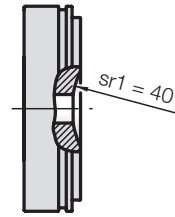

Pos. 1: H6204/d1 x sr1

4	5	6	7	8	9	10	11	12
H6203/...	H6001/...	H6201/...	H1295/6/...	H6002/...	H6040/...	H6090/...	H1295/5/...	H6003/...
...2532	...25x 56 63 71 80 100 125 140 160 ...32x 63 71 80 90 100 125 140 160	...25 ...32	...1x 55 ...1x 65 ...1x 75 ...1x 95 ...1x120 ...1x135 ...1x155 ...1x 55 ...1x 65 ...1x 75 ...1x 84 ...1x 95 ...1x120 ...1x135 ...1x155	...25x 56 63 71 80 100 125 160 ...32x 63 71 80 90 100 125 140 160	...25 ...32	...25 ...32	...1x45	...25 ...32 ...40
...40	...40x 80 90 100 112 125 140 160 180 200	...40	...1x 75 ...1x 84 ...1x 95 ...1x110 ...1x120 ...1x135 ...1x155 ...1x175 ...1x195	...40x 80 90 100 112 125 140 160 180 200	...40	...40		...40
...50	...50x100 112 125 140 160 200 250 300	...50	...1x 84 ...1x 95 ...1x110 ...1x135 ...1x155 ...1x195 ...1x235 ...1x285	...50x100 112 125 140 160 200 250 300	...50	...50		...50